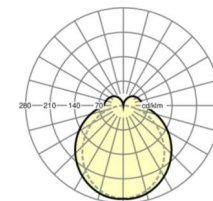

CHARACTERISTICS

Order number	19130006084
EAN number	4020863413317
Commodity code	94051190
Certification mark	IP 20, Protection class I, ENEC10 VDE, F, HACCP DIN10500/Food/IFS-application-related suitability/BRC, Indoor, CE
Impact resistance (IK rating)	IK03 (10°C bis 35°C)
Ambient temperatur	ta 10°C to 35°C
Special properties	Ready for IoT
Warranty period	5 years
State funding programs	BEG - Federal funding for efficient buildings (valid only for Germany)

ELECTRICAL ENGINEERING

Controller	Electronic driver DALI2 (1 pcs.)
System output	42W
Mains voltage	230V/50Hz
Circuit breakers (inrush current)	13 pieces/B10, 21 pieces/B16, 21 pieces/C10, 35 pieces/C16
Energy efficiency class/light source	C

LIGHTING TECHNOLOGY

Placement	LED, Colour rendering/Light colour CRI ≥ 80 / 3000K
Colour tolerance (MacAdam)	3SDCM
Photobiological safety (Luminaire)	RG1
Nominal luminous flux	6531lm
LED service life	50000h L80/B10 (Tq 35°C)
Luminaire luminous efficiency	157lm/W
Beam angle	130° (C0) / 110° (C90)
UGR lat./long.	24.9 / 23.4

MECHANICS

Housing colour	black RAL 9005
Dimensions (LxWxH/DxH)	1531mm x 63mm x 54mm
Weight (net)	2kg
Type of installation	Mounting rail system installation, Light structure

Dimensions

L	1531 mm	Length
B	63 mm	Width
H	54 mm	Height

DEEP-LINK

<https://www.regiolum.de/en/article/19130006084>